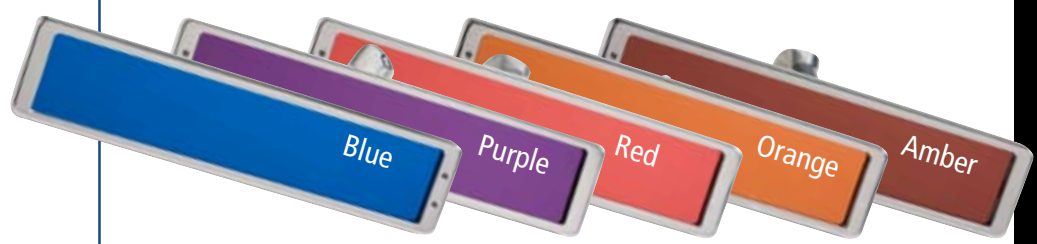

ALPHAMIRROR, INC.
3899 Beechmont Oval
Beachwood, OH 44122
Tel: 001-216-453-0540
Fax: 001-216-503-7127

E-mail: sales@alphamirror.com
Corporate web : www.alphamirror.com

MADE IN THE U.S.A.

For more information on ALPHAMIRROR products: www.ALPHAMIRROR.com