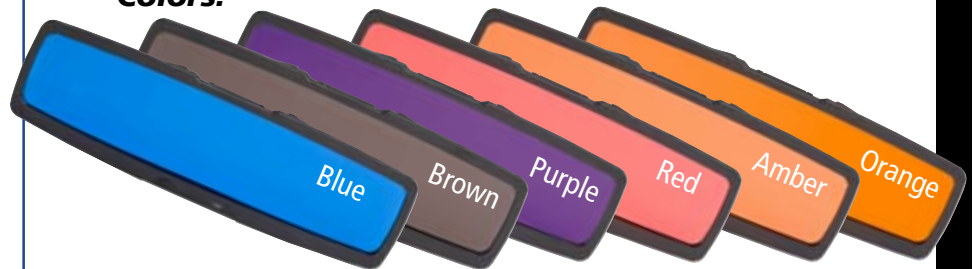

Colors:

ALPHAMIRROR, INC.
3899 Beechmont Oval
Beachwood, OH 44122
Tel: 001-216-453-0540
Fax: 001-216-503-7127

E-mail: sales@alphamirror.com
Corporate web : www.alphamirror.com

For more information on ALPHAMIRROR products: www.ALPHAMIRROR.com