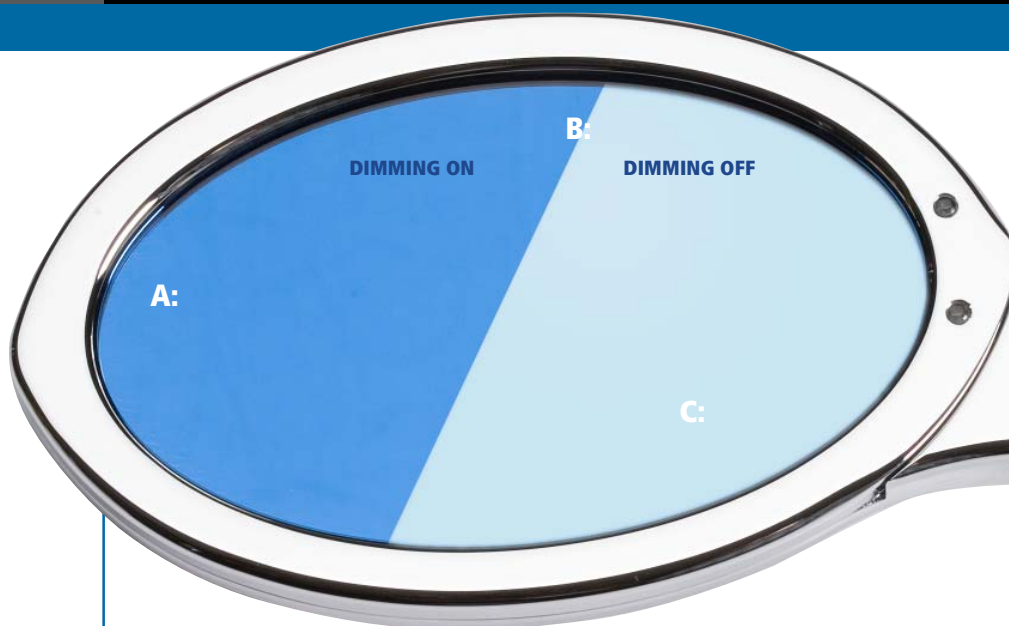

Digital Auto-Dimming Motorcycle Mirror

www.ALPHAMIRROR.com

High Technology:

The auto-dimming mirror technology was initially developed for use in fighter aircraft to minimize in-flight glare. Now this technology has been adapted by AlphaMirror for the motorcycle industry.

A: Spectral Protection™—Best protection tinting, reduces the eye-irritating “blue” wavelengths and improves your vision and comfort.

B: AlphaMirror’s auto-dimming sensor automatically adjusts to current lighting conditions and improves visibility in all weather conditions.

C: It is the only auto-dimming rear view mirror that is equal to optical class 1 eye wear standard.

The AlphaMirror, Digital Auto-Dimming Mirror is designed to fit a variety of motorcycles. The billet aluminum frame and stainless steel alloy swivel post make this a very durable mirror. The cat eye and oval frame shapes add sleekness that, with a chrome or black finish, blends with almost any style motorcycle—street to cruiser, factory to custom.