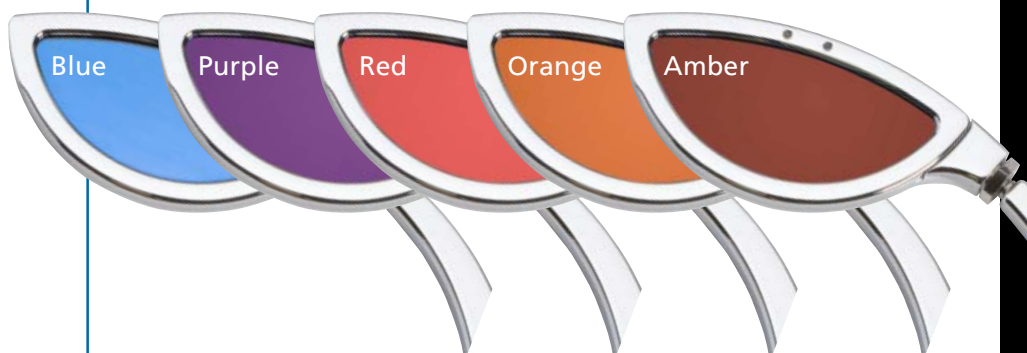

Colors:

Ask about our unbranded packaging for private label sales.

MADE IN THE U.S.A.

ALPHAMIRROR, INC.
3899 Beechmont Oval
Beachwood, OH 44122
Tel: 001-216-453-0540
Fax: 001-216-503-7127

E-mail: sales@alphamirror.com
Corporate web : www.alphamirror.com

For more information on ALPHAMIRROR products: www.ALPHAMIRROR.com